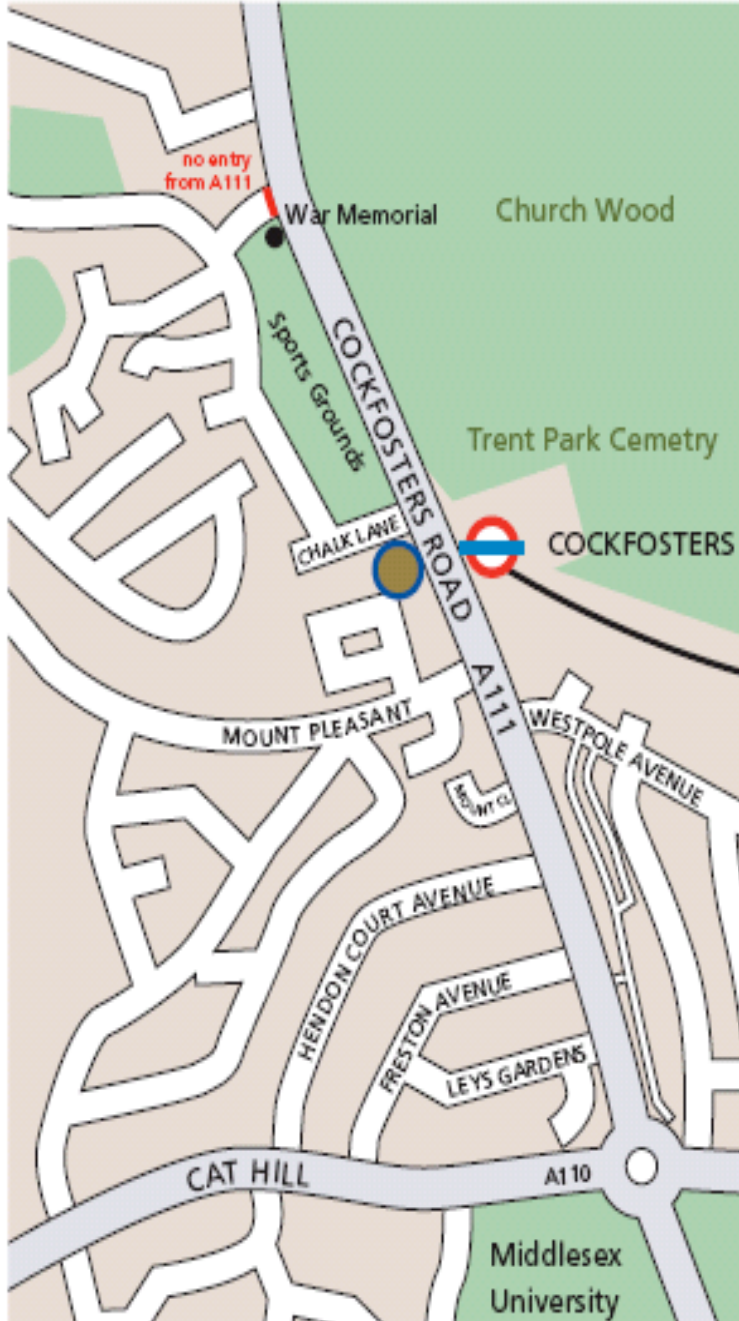

Middlesex
University

Exit Junction 24 of the M25 and turn off the roundabout at the A111. If coming clockwise round the M25 it will be the 4th exit, and for anticlockwise direction, it will be the second exit.

WARNING:

There is a speed camera on the A111 about 10m after the housing starts on the left-hand side.

Metro Point is situated on the corner of Chalk Lane and Cockfosters Road (A111).

Sovereign Business Resources Ltd, Metro Point, Chalk Lane, Cockfosters, Hertfordshire EN4 9JQ