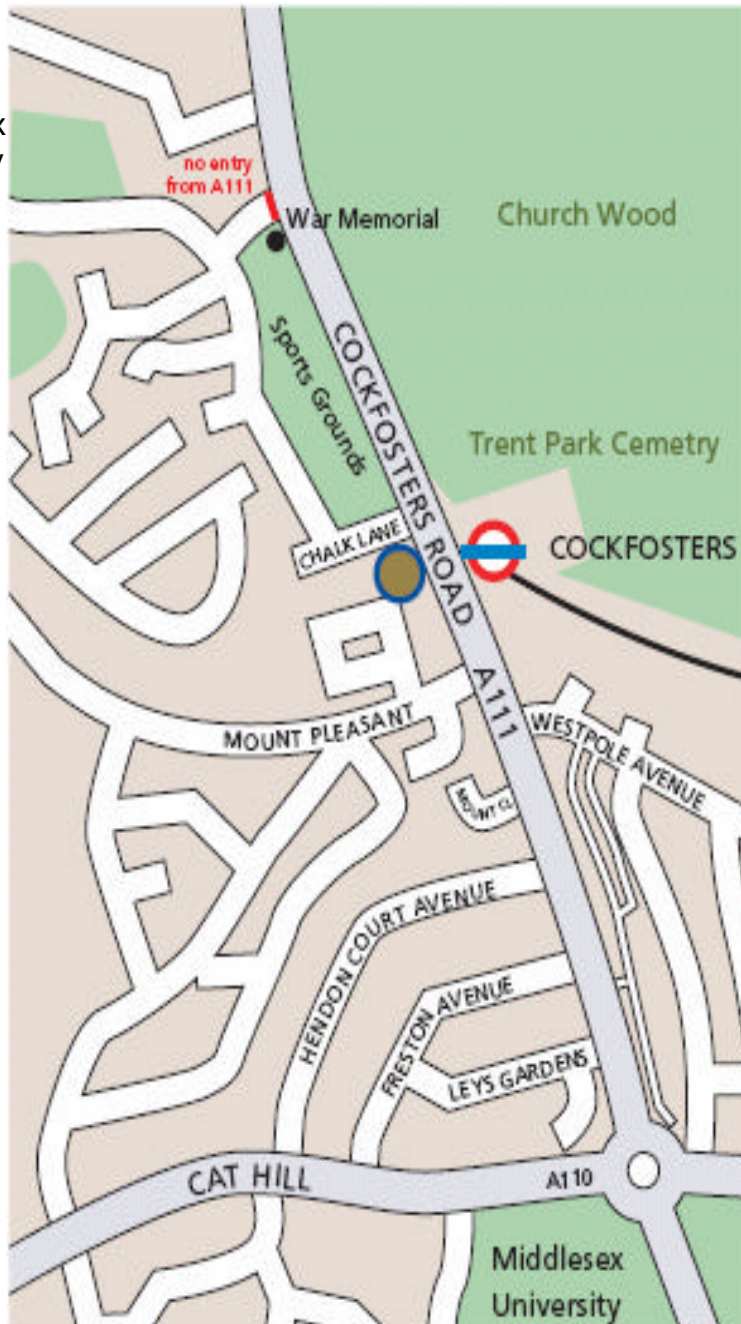

Middlesex
University

Exit Junction 24 of the M25 and turn off the roundabout at the A111. If coming clockwise round the M25 it will be the 4th exit, and for anticlockwise direction, it will be the second exit.

WARNING:

There is a speed camera on the A111 about 10m after the housing starts on the left-hand side.

Metro Point is situated on the corner of Chalk Lane and Cockfosters Road (A111).